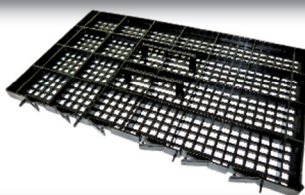

BASKET EURO BLACK

Mesh 4x4 : PANEURO-4x4-BLACK
 Mesh 8x8 : PANEURO-8x8-BLACK
 Mesh 12x12 : PANEURO-12x12-BLACK

Exterior dimensions : 600 x 400 mm
 Interior dimensions : 550 x 346 mm

Inside height / with height adjuster :
 83 (98) / 169 (184) / 255 (270) / 341 (356) mm / etc

HEIGHT ADJUSTER EURO BLACK

Mesh 4x4 : REHEURO-4x4-BLACK
 Mesh 8x8 : REHEURO-8x8-BLACK
 Mesh 12x12 : REHEURO-12x12-BLACK

Exterior dimensions : 600 x 400 x 86 mm
 Interior dimensions : 550 x 346 x 86 mm

Fixation on BASKET Euro with stainless screw
 Inside height adjuster 86 mm

LID EURO BLACK

Mesh 4x4 : COUEURO-4x4-BLACK
 Mesh 8x8 : COUEURO-8x8-BLACK
 Mesh 12x12 : COUEURO-12x12-BLACK

Exterior dimensions : 600 x 400 x 25 mm
 12 mm inside the basket and 13 mm outside the basket

Closing with handles or stainless screw
 Insure the centring of stacked basket

ADJUSTABLE LID EURO BLACK

Mesh 12x12 : AJUEURO-12x12-BLACK

Exterior dimensions : 536 x 326 x 41 mm
 Closing pitch : 12 mm
 Blokage by leaf spring
 Require a grid for reduction of meshing

GRID EURO BLACK

Mesh 4 MM : GRIEURO-4x4-BLACK