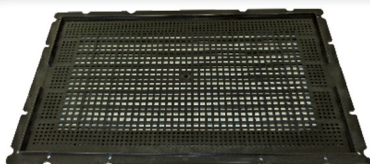

BASKET EURO BLACK

Mesh 4x4 : PANEURO-4x4-BLACK
 Mesh 8x8 : PANEURO-8x8-BLACK
 Mesh 12x12 : PANEURO-12x12-BLACK

Exterior dimensions : 600 x 400 mm
 Interior dimensions : 550 x 346 mm

Inside height / with height adjuster :
 83 (98) / 169 (184) / 255 (270) / 341 (356) mm / etc

HEIGHT ADJUSTER EURO BLACK

Mesh 4x4 : REHEURO-4x4-BLACK
 Mesh 8x8 : REHEURO-8x8-BLACK
 Mesh 12x12 : REHEURO-12x12-BLACK

Exterior dimensions : 600 x 400 x 86 mm
 Interior dimensions : 550 x 346 x 86 mm

Fixation on BASKET Euro with stainless screw
 Inside height adjuster 86 mm

LID EURO BLACK

Mesh 4x4 : COUEURO-4x4-BLACK
 Mesh 8x8 : COUEURO-8x8-BLACK
 Mesh 12x12 : COUEURO-12x12-BLACK

Exterior dimensions : 600 x 400 x 25 mm
 12 mm inside the basket and 13 mm outside the basket

Closing with handles or stainless screw
 Insure the centring of stacked basket

ADJUSTABLE LID EURO BLACK

Mesh 12x12 : AJUEURO-12x12-BLACK

Exterior dimensions : 536 x 326 x 41 mm
 Closing pitch : 12 mm
 Blokage by leaf spring
 Require a grid for reduction of meshing

GRID EURO BLACK

Mesh 4 MM : GRIEURO-4x4-BLACK