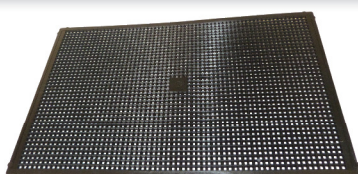

BASKET EURO BLACK

Mesh 4x4 : PANEURO-4x4-BLACK
 Mesh 8x8 : PANEURO-8x8-BLACK
 Mesh 12x12 : PANEURO-12x12-BLACK

Exterior dimensions : 600 x 400 mm
 Interior dimensions : 550 x 346 mm

Inside height / with height adjuster :
 83 (98) / 169 (184) / 255 (270) / 341 (356) mm / etc

HEIGHT ADJUSTER EURO BLACK

Mesh 4x4 : REHEURO-4x4-BLACK
 Mesh 8x8 : REHEURO-8x8-BLACK
 Mesh 12x12 : REHEURO-12x12-BLACK

Exterior dimensions : 600 x 400 x 86 mm
 Interior dimensions : 550 x 346 x 86 mm

Fixation on BASKET Euro with stainless screw
 Inside height adjuster 86 mm

LID EURO BLACK

Mesh 4x4 : COUEURO-4x4-BLACK
 Mesh 8x8 : COUEURO-8x8-BLACK
 Mesh 12x12 : COUEURO-12x12-BLACK

Exterior dimensions : 600 x 400 x 25 mm
 12 mm inside the basket and 13 mm outside the basket

Closing with handles or stainless screw
 Insure the centring of stacked basket

ADJUSTABLE LID EURO BLACK

Mesh 12x12 : AJUEURO-12x12-BLACK

Exterior dimensions : 536 x 326 x 41 mm
 Closing pitch : 12 mm
 Blokage by leaf spring
 Require a grid for reduction of meshing

GRID EURO BLACK

Mesh 4 MM : GRIEURO-4x4-BLACK