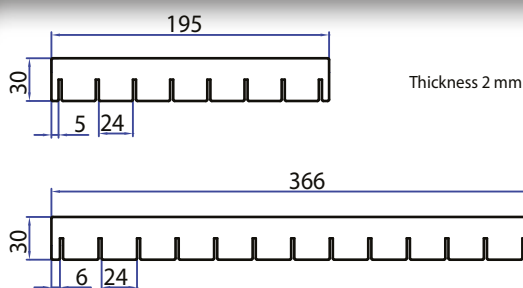

DIVIDERS : Accessoires for basket 410

Main features : Hydrocarbon resistant, PERCHLORETHLENE resistant at 120°C and A3 solvent at 140°C.

References

CROIS H20 SMALL
13 indentations

CROIS H20 LARGE
25 indentations

Dividers H20 pitch of 12 mm
For tray ATP

186 x 20 x 2 mm

353 x 20 x 2 mm

References

CROIS H30 SMALL
8 indentations

CROIS H30 LARGE
14 indentations

Dividers H30 pitch of 24 mm
For basket 410

195 x 30 x 2 mm

366 x 30 x 2 mm

References

CROIS H50 SMALL
5 indentations

CROIS H50 LARGE
9 indentations

Dividers H50 pitch of 43 mm
For basket 410

205 x 52 x 2 mm

377 x 52 x 2 mm

References

CROIS H75 SMALL
6 indentations

CROIS H75 LARGE
12 indentations

Dividers H75 pitch of 30 mm
For basket 410

208 x 76 x 2 mm

375 x 76 x 2 mm

12 route de la gare - 39200 LA RIXOUSE

Tél. +33(0)3.84.60.43.14 Fax. +33(0)9.70.29.34.77 Mail. info@at-plast.com