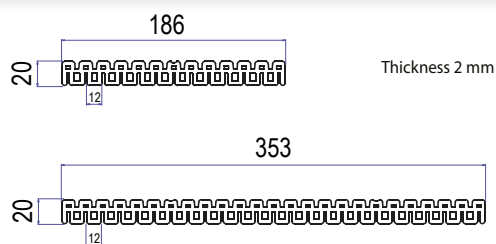

DIVIDERS : Accessoires for basket 410

Main features : Hydrocarbon resistant, PERCHLORETHLENE resistant at 120°C and A3 solvent at 140°C.

References

CROIS H20 SMALL
13 indentations

CROIS H20 LARGE
25 indentations

Dividers H20 pitch of 12 mm
For tray ATP

186 x 20 x 2 mm

353 x 20 x 2 mm

References

CROIS H30 SMALL
8 indentations

CROIS H30 LARGE
14 indentations

Dividers H30 pitch of 24 mm
For basket 410

195 x 30 x 2 mm

366 x 30 x 2 mm

References

CROIS H50 SMALL
5 indentations

CROIS H50 LARGE
9 indentations

Dividers H50 pitch of 43 mm
For basket 410

205 x 52 x 2 mm

377 x 52 x 2 mm

References

CROIS H75 SMALL
6 indentations

CROIS H75 LARGE
12 indentations

Dividers H75 pitch of 30 mm
For basket 410

208 x 76 x 2 mm

375 x 76 x 2 mm

12 route de la gare - 39200 LA RIXOUSE

Tél. +33(0)3.84.60.43.14 Fax. +33(0)9.70.29.34.77 Mail. info@at-plast.com