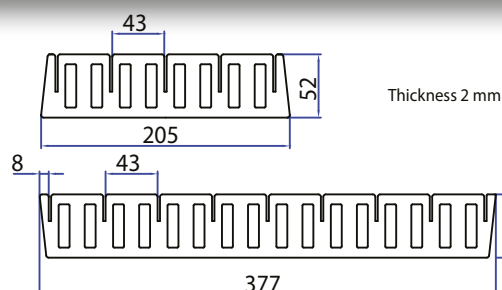

DIVIDERS : Accessoires for basket 410

Main features : Hydrocarbon resistant, PERCHLORETHLENE resistant at 120°C and A3 solvent at 140°C.

References

CROIS H20 SMALL
13 indentations

CROIS H20 LARGE
25 indentations

Dividers H20 pitch of 12 mm
For tray ATP

186 x 20 x 2 mm

353 x 20 x 2 mm

References

CROIS H30 SMALL
8 indentations

CROIS H30 LARGE
14 indentations

Dividers H30 pitch of 24 mm
For basket 410

195 x 30 x 2 mm

366 x 30 x 2 mm

References

CROIS H50 SMALL
5 indentations

CROIS H50 LARGE
9 indentations

Dividers H50 pitch of 43 mm
For basket 410

205 x 52 x 2 mm

377 x 52 x 2 mm

References

CROIS H75 SMALL
6 indentations

CROIS H75 LARGE
12 indentations

Dividers H75 pitch of 30 mm
For basket 410

208 x 76 x 2 mm

375 x 76 x 2 mm

12 route de la gare - 39200 LA RIXOUSE

Tél. +33(0)3.84.60.43.14 Fax. +33(0)9.70.29.34.77 Mail. info@at-plast.com