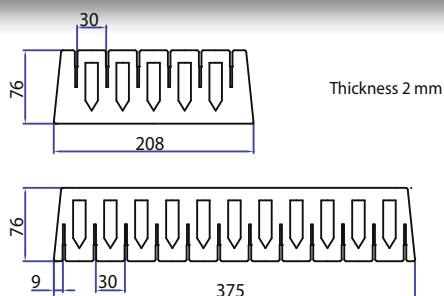

Dividers H20 pitch of 12 mm
For tray ATP

186 x 20 x 2 mm

353 x 20 x 2 mm

References

CROIS H30 SMALL
8 indentations

CROIS H30 LARGE
14 indentations

Dividers H30 pitch of 24 mm
For basket 410

195 x 30 x 2 mm

366 x 30 x 2 mm

References

CROIS H50 SMALL
5 indentations

CROIS H50 LARGE
9 indentations

Dividers H50 pitch of 43 mm
For basket 410

205 x 52 x 2 mm

377 x 52 x 2 mm

References

CROIS H75 SMALL
6 indentations

CROIS H75 LARGE
12 indentations

Dividers H75 pitch of 30 mm
For basket 410

208 x 76 x 2 mm

375 x 76 x 2 mm

12 route de la gare - 39200 LA RIXOUSE

Tél. +33(0)3.84.60.43.14 Fax. +33(0)9.70.29.34.77 Mail. info@at-plast.com